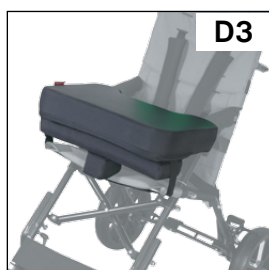

Legs / Arms

D1	Footrest BASIC, 2-piece; RPRB04130	UNI(SE)				€
D2	Footrest BASIC, 2-piece RPRB04134		UNI(SE)	UNI(SE)	UNI(SE)	€
D3	Work board (soft) RPRB018	UNI	UNI	UNI	UNI	€
D4	Armrest foldable (set) RPRB02302	UNI	UNI			€
D5	Armrest foldable (set) RPRB02304			UNI	UNI	€