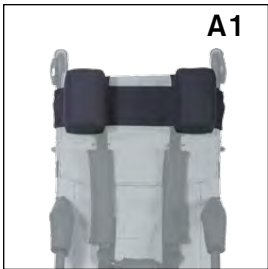

CORZINO Basic Accessories

Positioning and Fixation

Head

No.	Desc. / Codes	CNB 30	CNB 34	CNB 38	CNB 42	
A1	Headrest adjustable RPRB002	UNI	UNI	UNI	UNI	€
A2	Headwings BASIC RPRB013	M	M	L	L	€
A3	Backrest Height Extension			UNI(SE)	UNI(SE)	€